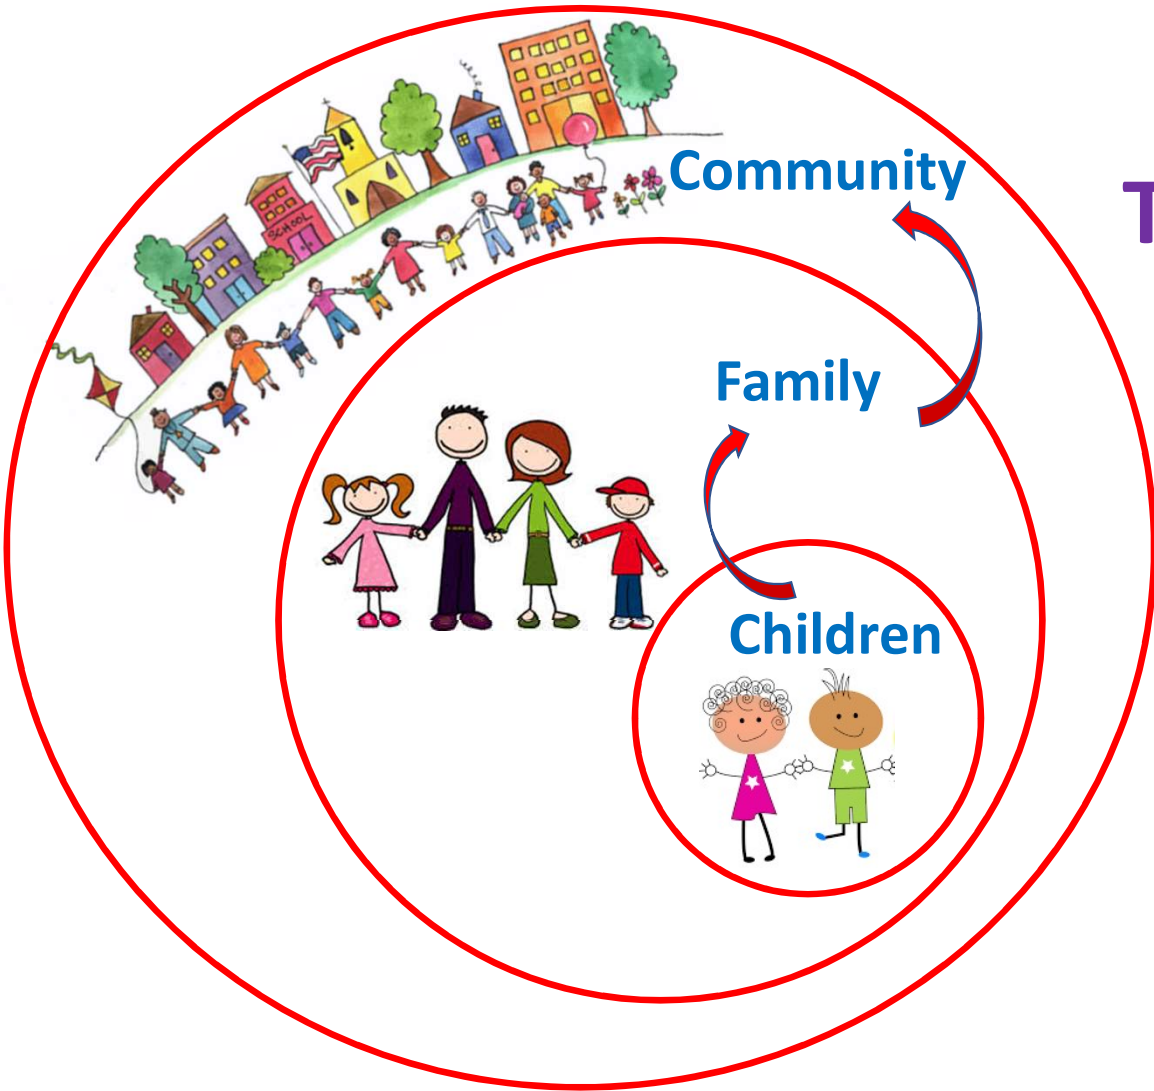

Embrace Life . Walk in Love

Mission of Metta

We are committed to live out the Christian values as we *transform lives* through a *holistic care* ministry. With the power of God, we strive to build up a spiritual community to witness His *love*.

Embrace Life . Walk in Love

Service Philosophy

Metta strives to develop the ministry in a **holistic approach**, taking into consideration of the **physical, emotional, social and spiritual** needs of a person. For example, in delivering the medical service, we care not only their physical health but also their spiritual and emotional needs. In serving the poor children, in addition to caring their basic needs, we try to address their social, family and spiritual needs. Metta is **committed to put love in action** to help the suppressed, ill and abandoned to feel the love and care from the community, **bringing transformation to their lives through Jesus Christ** so that they can face future challenges in their lives with hope.

Embrace Life . Walk in Love

Services Starting Point

Target Group

Embrace Life . Walk in Love

Children Services – Outreach Project

Children Services – Hostel Service

Embrace Life . Walk in Love

Youth Service

Embrace Life . Walk in Love

Family Service

Embrace Life . Walk in Love

Community Development Services - EMPOWER

E
Education

M
Morality

P
Primary Health

O
Opportunity